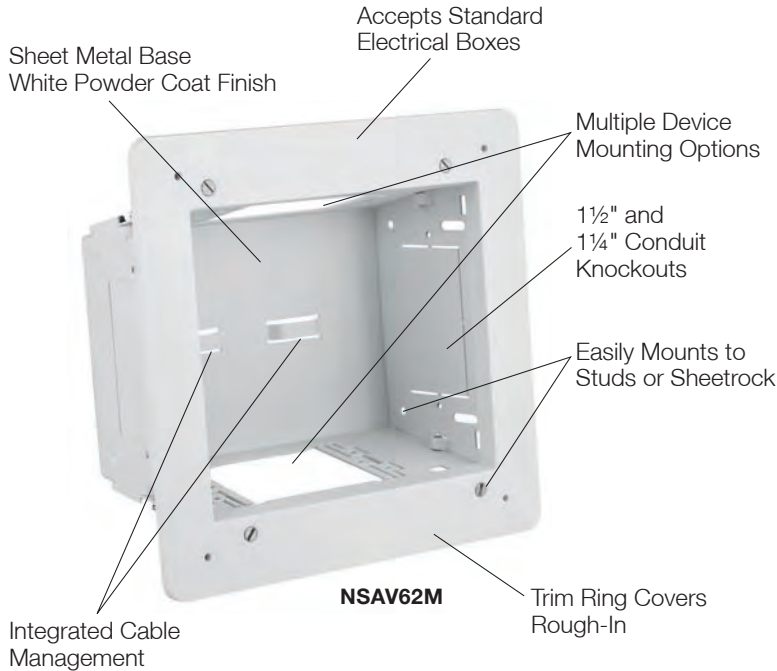

Hubbell's netSELECT® Flat Panel Television (FPTV) connection enclosure delivers high-density connectivity and power in the wall. This allows flat panel displays and interactive "smart" boards to sit flush against walls with no dangling cords. It quickly installs to studs or sheetrock without additional components or hardware.

- 18 Gauge white powder coated rugged steel base
- 2-Gang enclosure with two 1½ and 1¼ inch KOs
- Stud or sheetrock mounting integrated
- Supplied ABS trim ring quickly cleans up sheetrock rough-in
- Optional screw on cover reduces tampering
- cULus 1863 Listed

### FPTV Connection Enclosure

| Description                 | Color | Catalog Number |
|-----------------------------|-------|----------------|
| 2-Gang In-Wall Enclosure    | White | <b>NSAV62M</b> |
| Steel Cover with Cable Exit | White | <b>NSAV6C</b>  |
| Blank Steel Cover           | White | <b>NSAV6CB</b> |
| Block Wall Adaptor          | White | <b>NSAV6BW</b> |
| New Work Stud Bracket       | White | <b>NSAV6NW</b> |